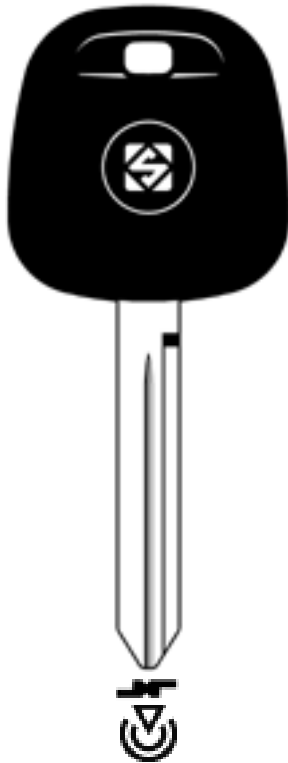

TOY47T4

FOR: TOYOTA

1:1 scale

TOY47T4

..... (MASTER) 1-13284
T (VALET) 1-13284
T (MASTER) 1-13284
..... (VALET) 1-13284

DIMENSIONS

Blade length (G): 48.300mm (1.902in)
Blade width (H): 8.400mm (0.331in)

CATEGORY