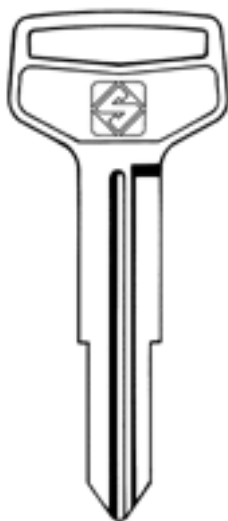

TOY31

FOR: TOYOTA

COROLLA ST. W
TERCEL

1:1 scale

TOY31

S 1-2878

533

8

197

SAP REFERENCES

CTOY31	10
CTOY31	20

DIMENSIONS

Blade length (G): 23.800mm (0.937in)

Blade width (H): 8.200mm (0.323in)

CATEGORY

Vehicles

Door lock

TOYOTA
CELICA