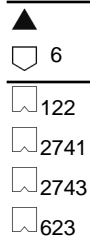

NE73-AI

FOR: NEIMAN

CNE73-AI 10 Y

1:1 scale

NE73-AI

- .. 1/9 A/Z MNPRS
- . 1/9 A/Z MNPRS
- 1/9 A/Z MNPRS
- 1/9 . . A/Z MNPRS
- . . . 1/9 . . A/Z MNPRS
- 1/9 . . A/A/Z MNPRS
- 0/90/9 MNPRS
- 1/9 . A/Z MNPRS

DIMENSIONS

Blade length (G): 21.000mm (0.827in)

Blade width (H): 7.500mm (0.295in)

CATEGORY

Vehicles

USE

CARS

SECONDARY BRANDS