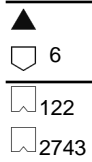

NE72-I

FOR: NEIMAN

1:1 scale

NE72-I

..... 0/90/9 MNPRS
..... 1/9 . A/Z MNPRS
.... 1/9 .. A/Z MNPRS
.... 1/9 .. A/A/Z MNPRS
... 1/9 ... A/Z MNPRS
.. 1/9 A/Z MNPRS
. 1/9 A/Z MNPRS
1/9 A/Z MNPRS

CATEGORY

Vehicles