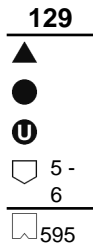

MC2R

FOR: MCM

1:1 scale

MC2R

2 234567

COLOR VARIANTS

SAP REFERENCES

CMC2R	10
CMC2R	20
CMC2R	61
CMC2R	62
CMC2R	63
CMC2R	64
CMC2R	65
CMC2R	67
CMC2R	68

DIMENSIONS

Blade length (G): 29.000mm (1.142in)

Blade width (H): 9.000mm (0.354in)

CATEGORY

Cylinder lock

USE

CYLINDERS

COMPARATIVE REFERENCES