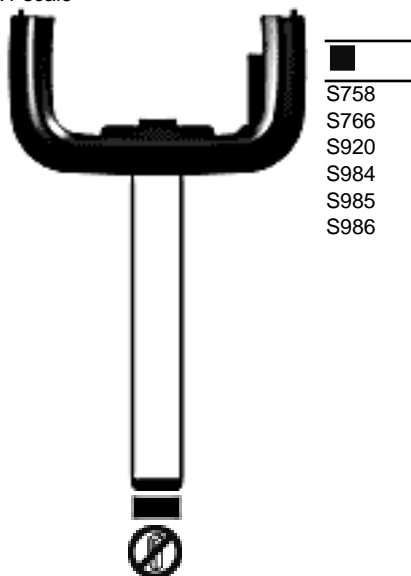

HU100AT12

FOR: HUF

1:1 scale

HU100AT12

Z 1-2000
Z 2001-4000
Z 4001-6000

CATEGORY

Vehicles

SILCA CATALOGUE

[Silca Car Book 3](#)

page 24

SAP REFERENCES

CHU100AT12 40