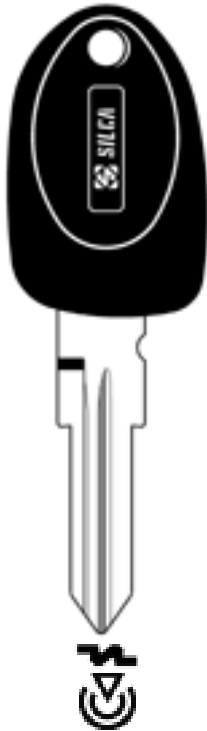

GT15RAT5

FOR: GIOBERT

1:1 scale

GT15RAT5

W.... 1-9640

P263

9

258

Ignition and steering wheel lock

Door lock

Boot / Hatchback

Petrol cap

Drawer

FIAT
BARCETTA
Coupè
PUNTO

TRANSPONDER

Transponder copy:

For:
TRW SIPEA

COMPARATIVE REFERENCES

BOERKEY	1505NT190
BOERKEY	1505NT41D
CHARLES BIRCH	T014
CURTIS	TKBFT1505
ERREBI	T02GB14RC
ERREBI	T02GB14RD
ERREBI	T02GB14RE
HD	FT1505TK5
JMA	TP05FI-13P2
KEY-LINE	FT1505TK5
ORION	T19FI4
RR	XPGT218PX