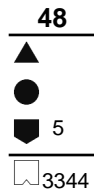

ED2

FOR: EVERGOOD

1:1 scale

DIMENSIONS

Blade length (G): 16.450mm (0.648in)

Blade width (H): 6.600mm (0.260in)

CATEGORY

Cylinder lock